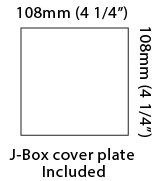

DAU SINGLE SURFACE

D93041-

base number   Finish
Options

1. To build a product code in our configurator select the specify button on the base model # product page
2. To build a manual product code on this datasheet choose from the options listed below in blue font and add the suffix to the base model #

GENERAL

Series: Dau _____
Subseries: Dau Single _____
Brand: Milan _____
Division: Design _____
Mounting Type: Surface _____
Mounting Location: Wall _____
Subcategory: Up/Down Light _____

PHYSICAL

Length (mm): 80 _____
Length (in): 3 1/8 _____
Height (mm): 80 _____
Depth (mm): 101 _____
Height (in): 3 1/8 _____
Depth (in): 4 _____
Extension (mm): 101 _____
Extension (in): 4 _____
Light Distribution: Direct / Indirect _____
Weight (kg): 0.82 _____
Weight (lbs): 1.81 _____
Fixture Finish: BAL / MWL / BSL _____
Fixture Material: Extruded Aluminum _____

ELECTRICAL

Number of Lamps: 1 _____
Lamp Type: LED Retrofit _____
Lamp Shape: T4 _____
Bulb Included: Bulb Not Included _____
Max. Wattage Per Lamp (W): 3.5 _____
Lamp Base: G9 _____
Input Voltage (V): 120Vac Direct Line _____

LED

OPTICAL

RATINGS AND CERTIFICATIONS

Certified By: Certified for North American Standards _____
IP rating: IP20 _____